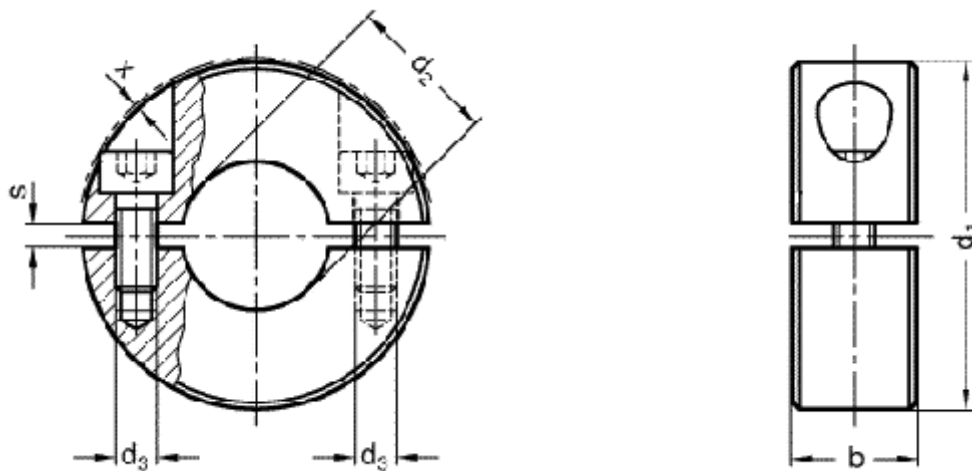

Data Sheet

Article number: 20707222B8ST

Description: E+G Split set GN 707.2-22-B8-ST
, 2-pieces

Measures

b = 9
d1 = 22
d2 = B 8
d3 = M3
s = 2.1
x = 1